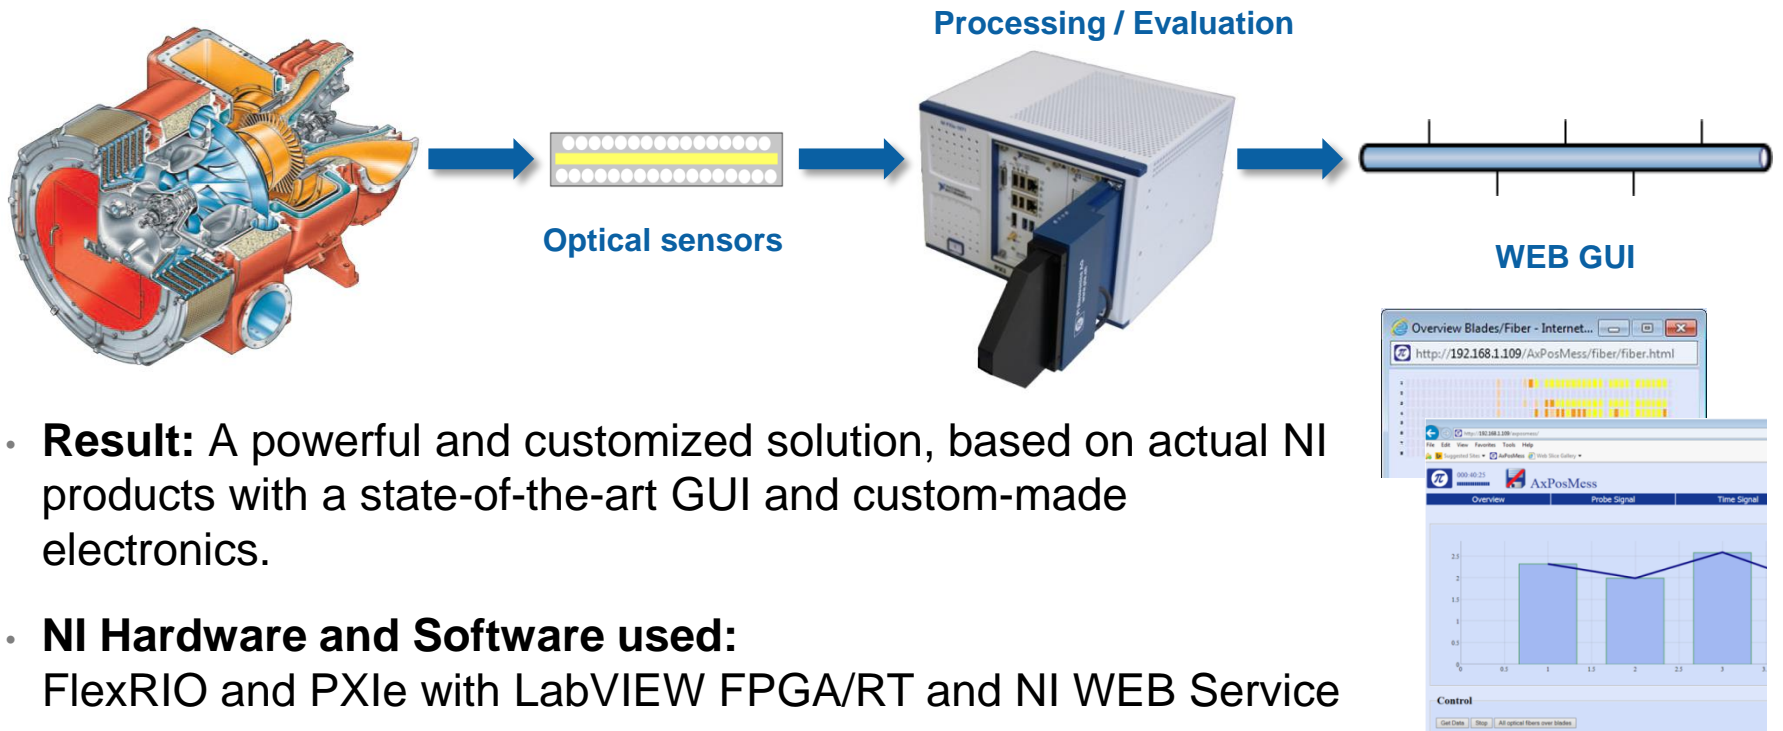

FlexRIO and PXIe Controller “AxPosMess PI633”

- **Challenge:** Reliable online position measurement for turbo charger rotors with optical probe

Contacts:

Matthias Glatt, ABB Turbo Systems AG

matthias.glatt@ch.abb.com www.abb.com/turbocharging